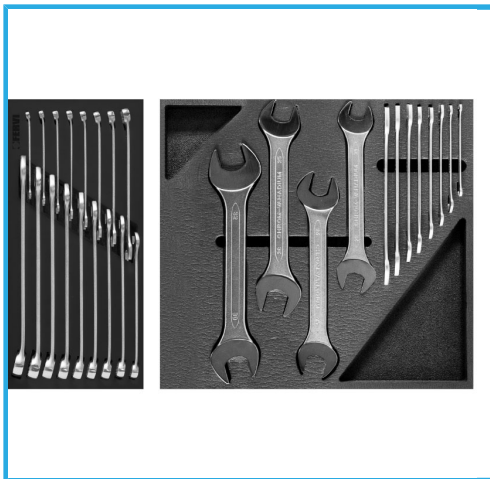

TOOL ROLLING CABINET WITH TOOLS WITH TOOL SET: TM01/004,  
TM01/007, TM01/013, TM01/015, TM01/021, TM01/040, TM01/041

**Included foam trays**

TM01/004, TM01/007, TM01/021,  
TM01/040, TM01/041

45 Pcs

**Tool cabinet size**

685 x 455 x 850h mm

**Drawer capacity**

25 kg

**Drawer dimensions**

585 x 410 mm

**Drawers height**

2 x 45 mm - 2 x 100 mm - 2 x 150 mm

**Gross weight**